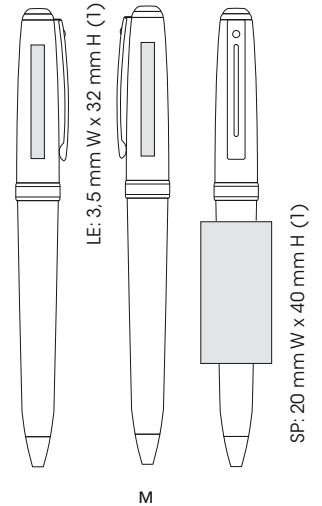

Min Qty: 1 unit

Standard Packaging: ww30 (pg 155)  
Optional Packaging: pg 155

Sheaffer® Prelude® Black Laque/  
Sheaffer® Prelude® Black Laque/Palladium cap:  
Finishes

Sheaffer® Prelude®  
Black Laque  
(1,58 cm W x 13,3 cm H)

Sheaffer® Prelude®  
Palladium cap  
(1,58 cm W x 13,3 cm H)

Sheaffer® Prelude®  
Black Laque/Palladium  
cap:

- Over 6,300 metres of ballpoint write-out
- Sheaffer® Limited Lifetime Warranty

Product Code