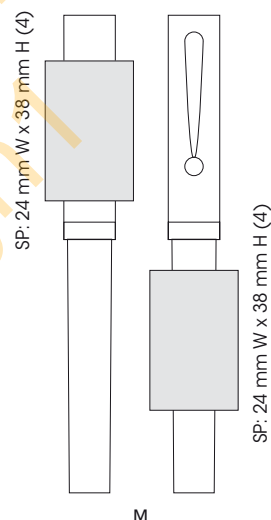

**Sheaffer® Sentinel® Brushed Chrome:**  
(1,27 cm W x 13,01 cm H)  
**Sheaffer® Sentinel® Colour:**  
(0,95 cm W x 13 cm H)

**Sheaffer® Sentinel®:**  
• 6.300 metres of write out and Sheaffer® branded metal tube cartridge  
• Limited 1-Year guarantee

**Sheaffer® Sentinel®**

Min Qty: 25 units M MP  $\varnothing$  0,7 mm

Standard Packaging: Tray of 10 units  
Optional Packaging: pg 155

Please refer to the inside front cover for icon definitions.

Sheaffer® NoNonsense®:  
Finishes

Sheaffer® NoNonsense®:  
(1,4 cm W x 13 cm H)

Sheaffer® NoNonsense®:

- Classic wide barrel
- Quality carbide ballpoint for smooth, flowing writing
- Traction dimples ensure a secure grip at all times

Product Code  
Ballpen: 1466