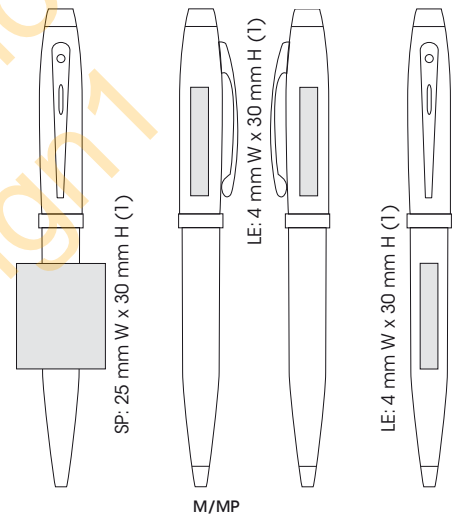

Please refer to the inside front cover for icon definitions.

Sheaffer® Agio®

Min Qty.: 25 units

Standard Packaging: ww30 (pg 155)  
Optional Packaging: pg 155

www.bicgraphic.com 67

Sheaffer® 100:  
Finishes

Sheaffer® 100:  
(1,5 cm W x 13,5 cm H)

Sheaffer® 100:

- Over 6,300 metres of ballpoint write-out
- The perfect gift for any occasion
- Modern design and attractive finishes

Product Code

Ballpen: 1546  
Pencil: 1547