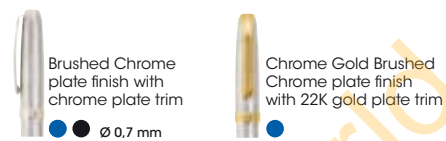

Stampa

Laccato Nero:  
LE: corpo 1 colore /  
corpo fronte - 1 colore  
Laccato Nero/  
Cappuccio Palladio:  
SP: corpo 1 colore  
LE: corpo fronte - 1 colore

Sheaffer® Prelude® Black Laque/Palladium cap

Min Qty: 10 units

M

R

Standard Packaging: ww30 (pg 155)  
Optional Packaging: pg 155

pg 158

Please refer to the inside front cover for icon definitions.

**Sheaffer® Prelude® Brushed Chrome/Chrome Gold: Finishes**

● ● Ø 0,7 mm

**Sheaffer® Prelude® Brushed Chrome/Chrome Gold: (1,58 cm W x 13,3 cm H)**

**Sheaffer® Prelude® Brushed Chrome/Chrome Gold:**

- Over 6,300 metres of ballpoint write-out
- Sheaffer® Limited Lifetime Warranty