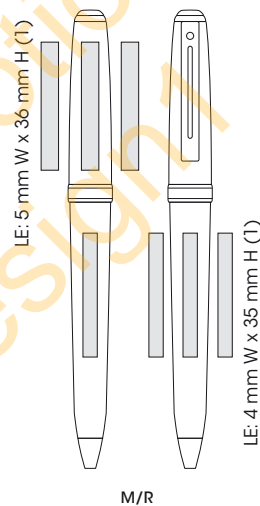

**Sheaffer Legacy® Heritage:**  
(1,3 cm W x 13,8 cm H)

M/FP

**Sheaffer Legacy® Heritage:**

- Over 6,300 metres of ballpoint write-out
- Sheaffer® "White Dot®" hallmark of quality and prestige
- Sheaffer® Limited Lifetime Warranty

Min Qty: 1 unit

Standard Packaging: ww30 (pg 155)  
Optional Packaging: pg 155

Sheaffer® Prelude® Black Laque/  
Sheaffer® Prelude® Black Laque/Palladium cap:  
Finishes

Sheaffer® Prelude®  
Black Laque  
(1,58 cm W x 13,3 cm H)

Sheaffer® Prelude®  
Palladium cap  
(1,58 cm W x 13,3 cm H)

Sheaffer® Prelude®  
Black Laque/Palladium  
cap:

- Over 6,300 metres of ballpoint write-out
- Sheaffer® Limited Lifetime Warranty

Product Code