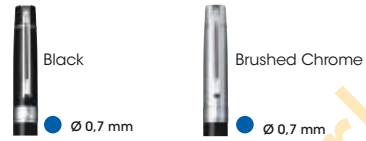

Ø 0,7 mm

Standard Packaging: ww15 (pg155)  
Optional Packaging: pg 155

pg 158

Please refer to the inside front cover for icon definitions.

Sheaffer® 300:  
Finishes

Sheaffer® 300:  
(0.11 cm W x 13.5 cm H)