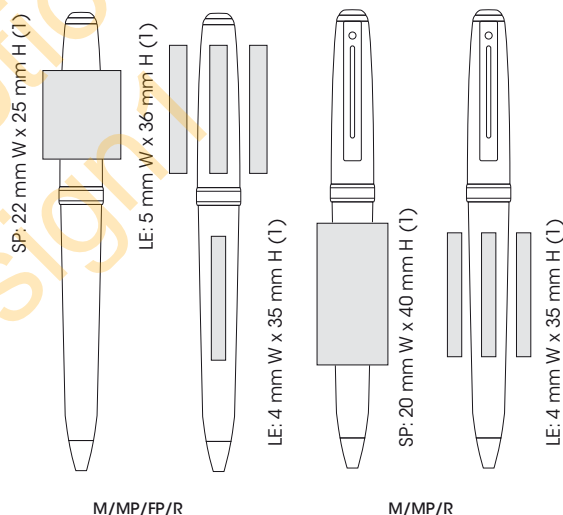

Min Qty: 10 units

M

R

Standard Packaging: ww30 (pg 155)  
Optional Packaging: pg 155

pg 158

Please refer to the inside front cover for icon definitions.

**Sheaffer® Prelude® Brushed Chrome/Chrome Gold: Finishes**

● ● Ø 0,7 mm

**Sheaffer® Prelude® Brushed Chrome/Chrome Gold: (1,58 cm W x 13,3 cm H)**

**Sheaffer® Prelude® Brushed Chrome/Chrome Gold:**

- Over 6,300 metres of ballpoint write-out
- Sheaffer® Limited Lifetime Warranty