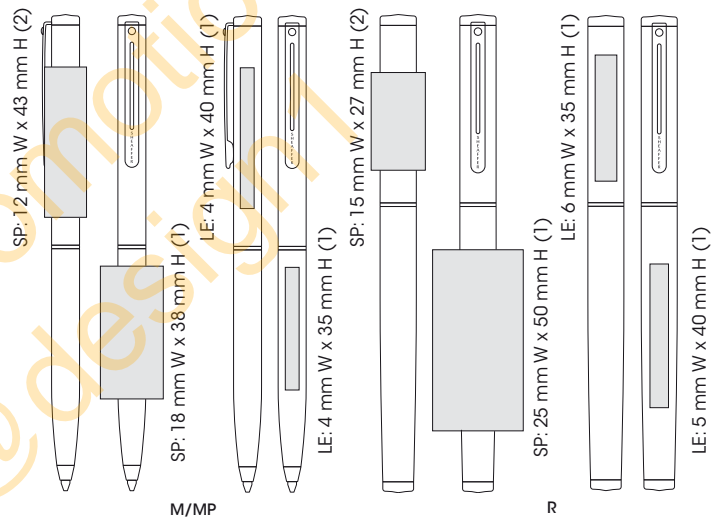

**Sheaffer® Prelude® Brushed Chrome/Chrome Gold**

Standard Packaging: ww30 (pg 155)  
Optional Packaging: pg 155

Please refer to the inside front cover for icon definitions.

Sheaffer® Agio®:  
Finishes

Sheaffer® Agio®:  
(0.6 cm W x 13 cm H)