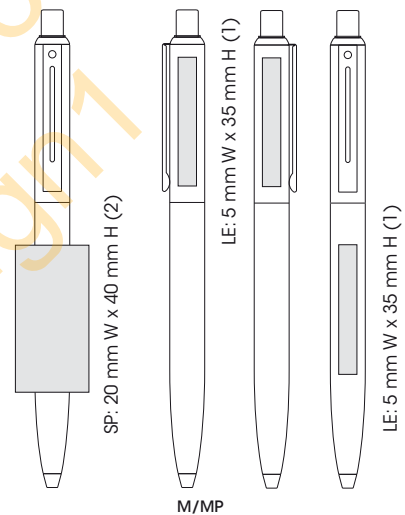

**Sheaffer® Sentinel® Brushed Chrome:**  
(1,27 cm W x 13,01 cm H)  
**Sheaffer® Sentinel® Colour:**  
(0,95 cm W x 13 cm H)

**Sheaffer® Sentinel®:**  
• 6.300 metres of write out and Sheaffer® branded metal tube cartridge  
• Limited 1-Year guarantee