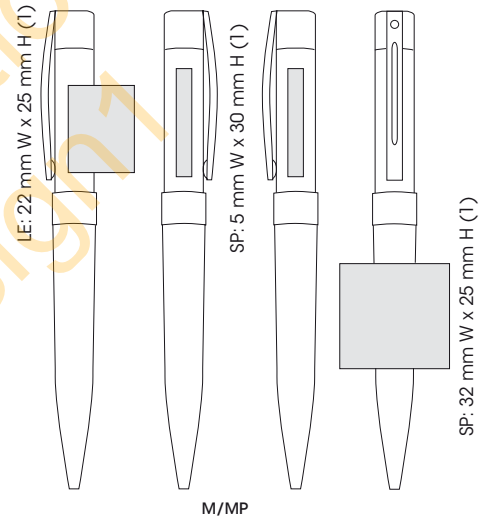

Ø 0,7 mm

Standard Packaging: ww15 (pg155)  
Optional Packaging: pg 155

pg 158

Please refer to the inside front cover for icon definitions.

Sheaffer® 300:  
Finishes

Sheaffer® 300:  
(0.11 cm W x 13.5 cm H)

**Sheaffer® 300:**  
• Over 6,300 metres of ballpoint write-out  
• Modern design  
• Sheaffer® Limited 1 Year Warranty

**Sheaffer® 300:**  
• Plus de 6 300 mètres d'écriture (stylo bille)  
• Design moderne  
• Garantie Sheaffer® 1 an