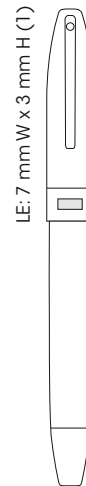

Legacy® Heritage **NEW!** ..... 64  
Black Laque finish with polished palladium plate cap and 22k gold plated trim

Prelude® Collection ..... 65  
Black Laque/Nickel plate trim

Prelude® Collection ..... 65  
Black Laque/Palladium cap

Prelude® Collection ..... 66  
Brushed Chrome plate finish with chrome plate trim

Prelude® Collection ..... 66  
Chrome Gold Brushed Chrome plate finish with 22 gold plate trim

Agio® ..... 67

Sheaffer® 100 ..... 68

Sheaffer® 300 ..... 69

Sentinel® ..... 70

NoNonsense® ..... 71

Design A Gift PromotionalWorld  
info@design1

**Sheaffer Legacy® Heritage:  
Finishes**

Black laque finish with polished palladium plate cap and 22K gold plated trim

**Sheaffer Legacy® Heritage:**  
(1,3 cm W x 13,8 cm H)

M/FP

**Sheaffer Legacy® Heritage:**

- Over 6,300 metres of ballpoint write-out
- Sheaffer® "White Dot®" hallmark of quality and prestige
- Sheaffer® Limited Lifetime Warranty